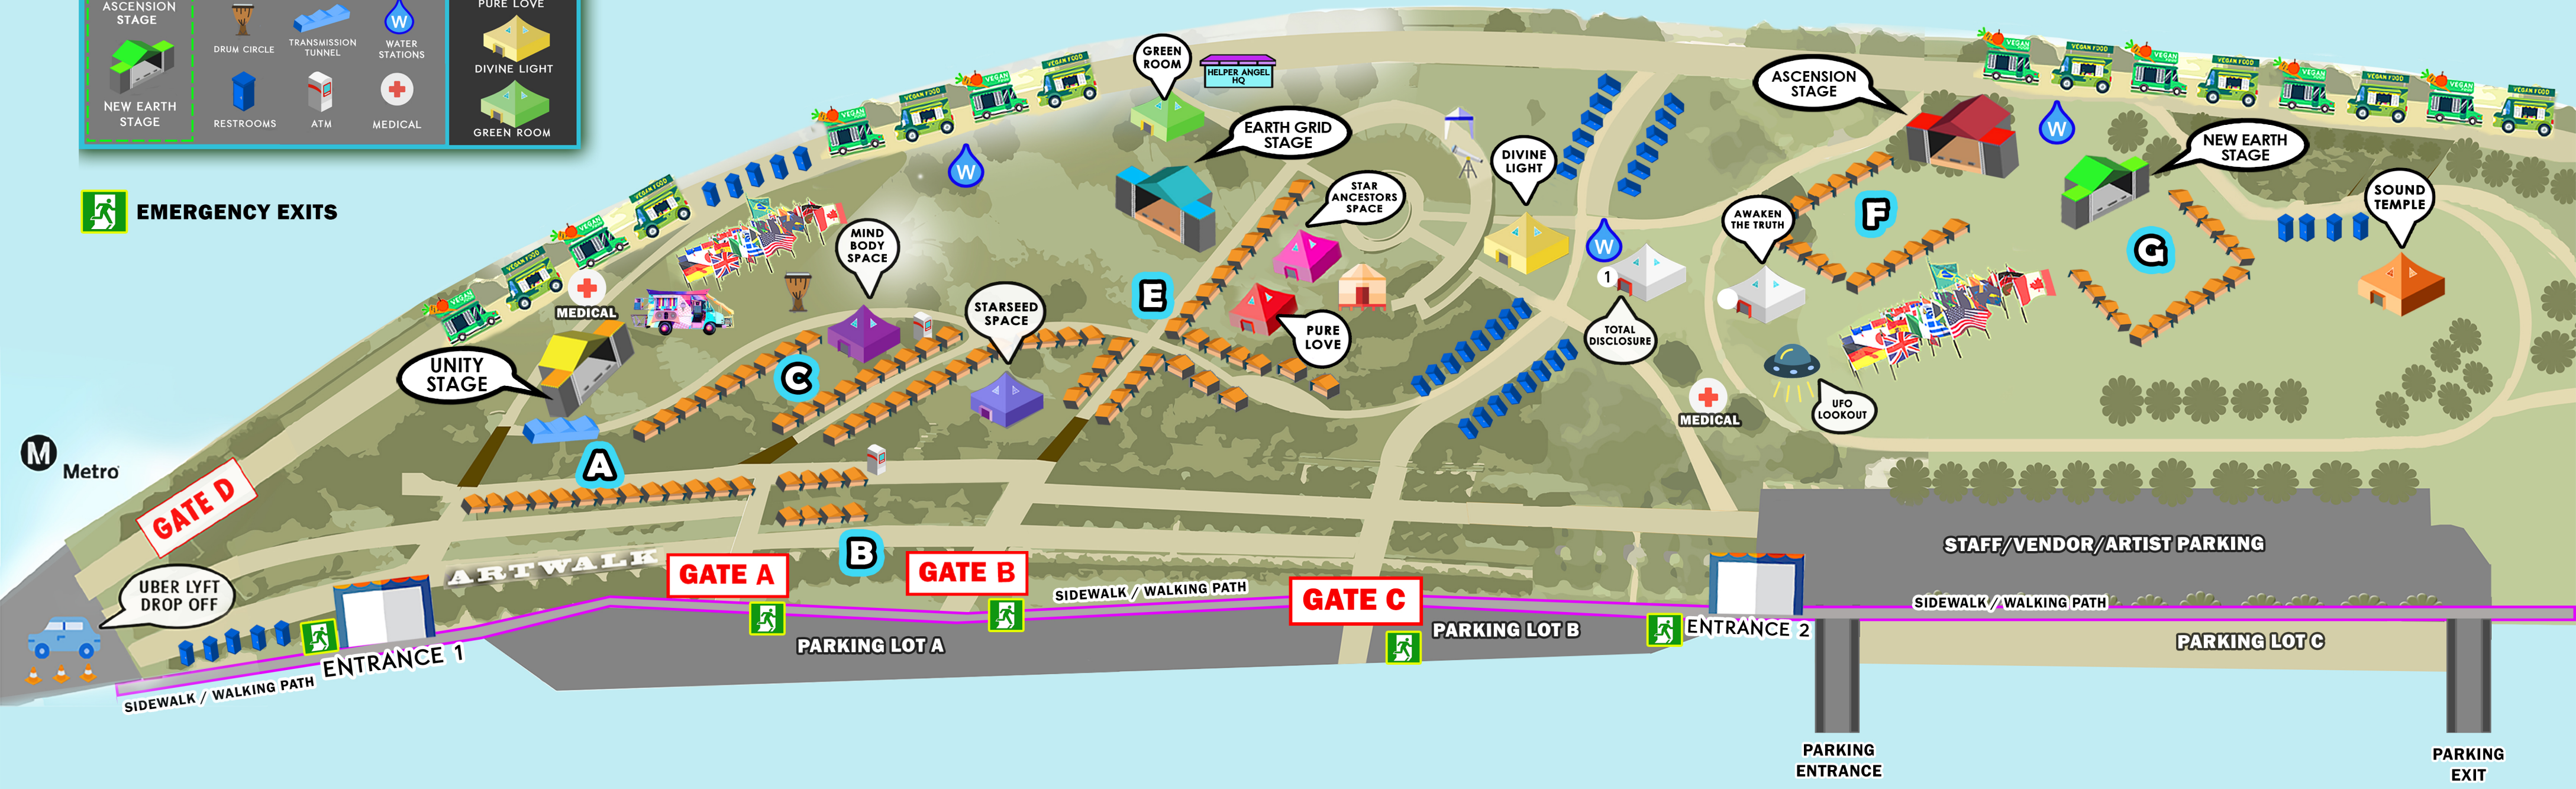

THE 6TH ANNUAL MASS MEDITATION INITIATIVE

SATURDAY JUNE 18TH, 2022 • LOS ANGELES STATE HISTORIC PARK

UNITY STAGE	ENTRANCE	FOOD / WATER	BOOTH	TOTAL DISCLOSURE
EARTH GRID STAGE	SERENITEA HOUSE	FUNGINEERS	ROBERT BINGHAM 'UFO LOOKOUT'	TOTAL DISCLOSURE: AWAKEN THE TRUTH
ASCENSION STAGE	STAR ANCESTORS SPACE	STARSEED SPACE	SOUND TEMPLE	MIND-BODY-SPACE
NEW EARTH STAGE	DRUM CIRCLE	TRANSMISSION TUNNEL	WATER STATIONS	PURE LOVE
	RESTROOMS	ATM	MEDICAL	DIVINE LIGHT
				GREEN ROOM

EMERGENCY EXITS

M Metro

GATE D

UNITY STAGE

MEDICAL

GATE A

B

GATE B

SIDEWALK / WALKING PATH

GATE C

PARKING LOT B

ENTRANCE 2

STAFF/VENDOR/ARTIST PARKING

SIDEWALK / WALKING PATH

PARKING LOT C

PARKING ENTRANCE

PARKING EXIT